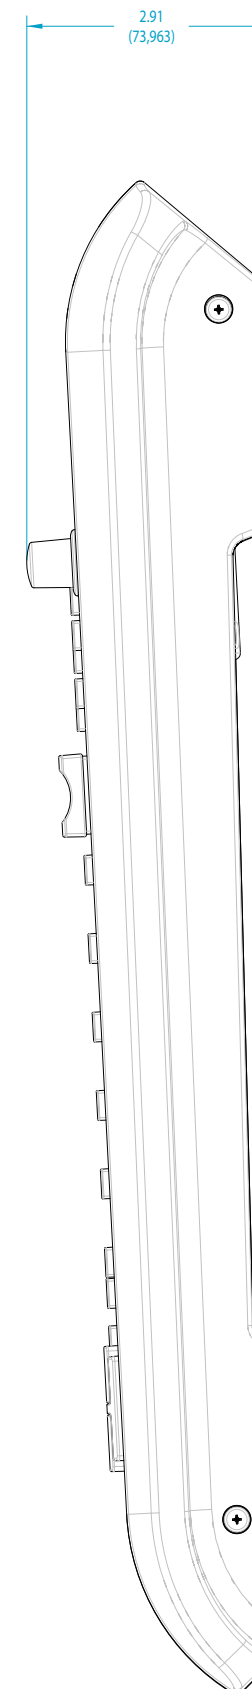

iQ Main Frame (8 faders + monitor controls)

iQ Telco expansion frame (6 faders + call controller)

iQ button expansion frame (6 faders + programmable keys)

iQ 8-Fader expansion frame