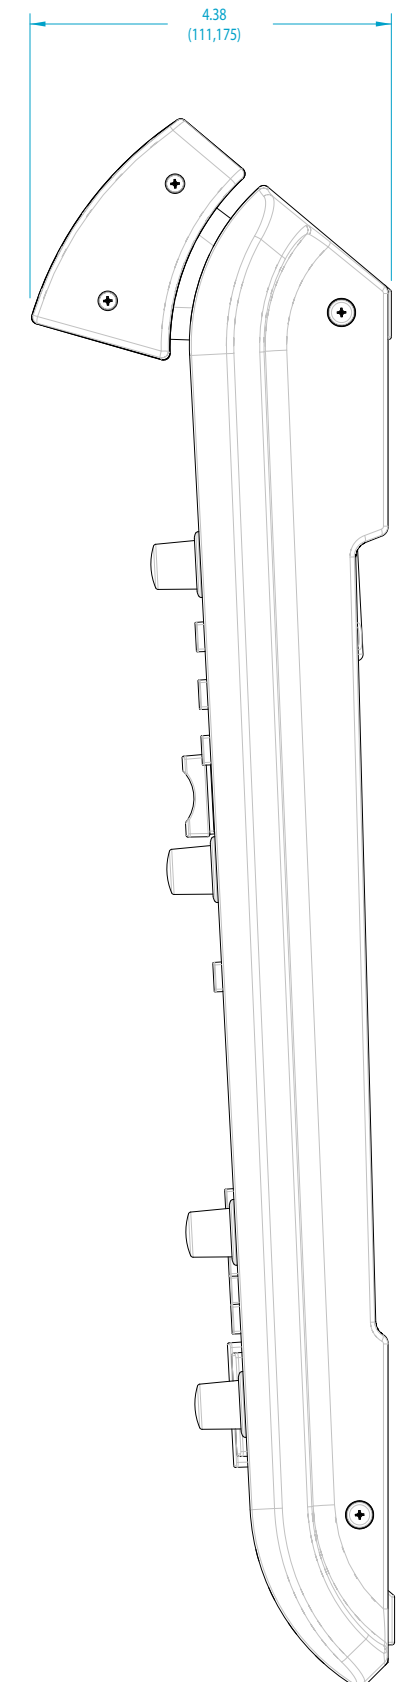

iQ Main Frame (8 faders + monitor controls)

iQ Telco expansion frame (6 faders + call controller)

iQ button expansion frame (6 faders + programmable keys)

iQ 8-Fader expansion frame