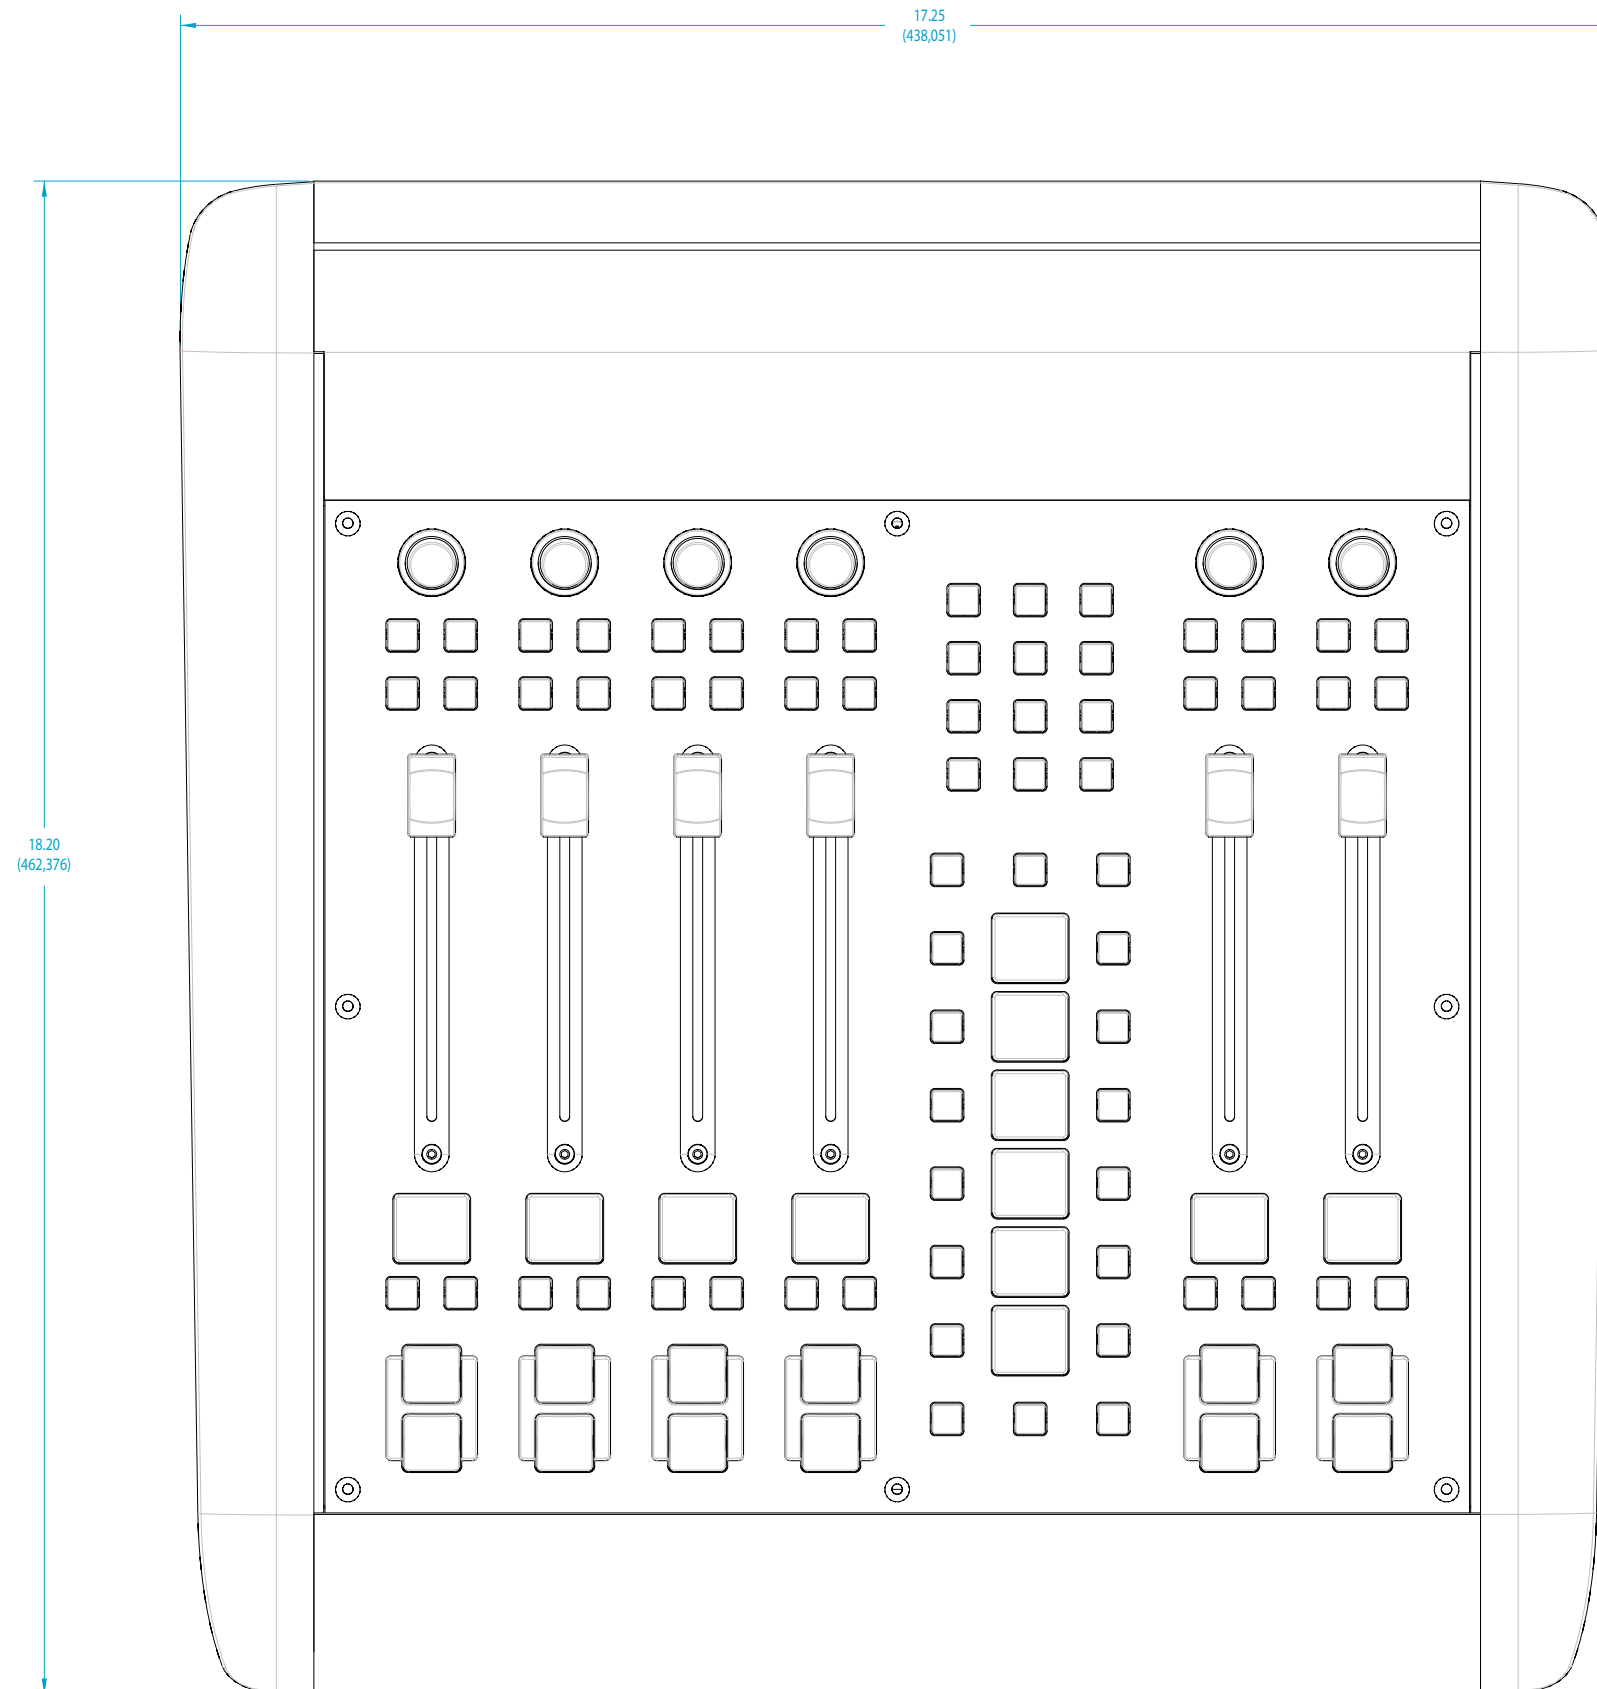

iQ Main Frame (8 faders + monitor controls)

iQ Telco expansion frame (6 faders + call controller)

iQ button expansion frame (6 faders + programmable keys)

iQ 8-Fader expansion frame