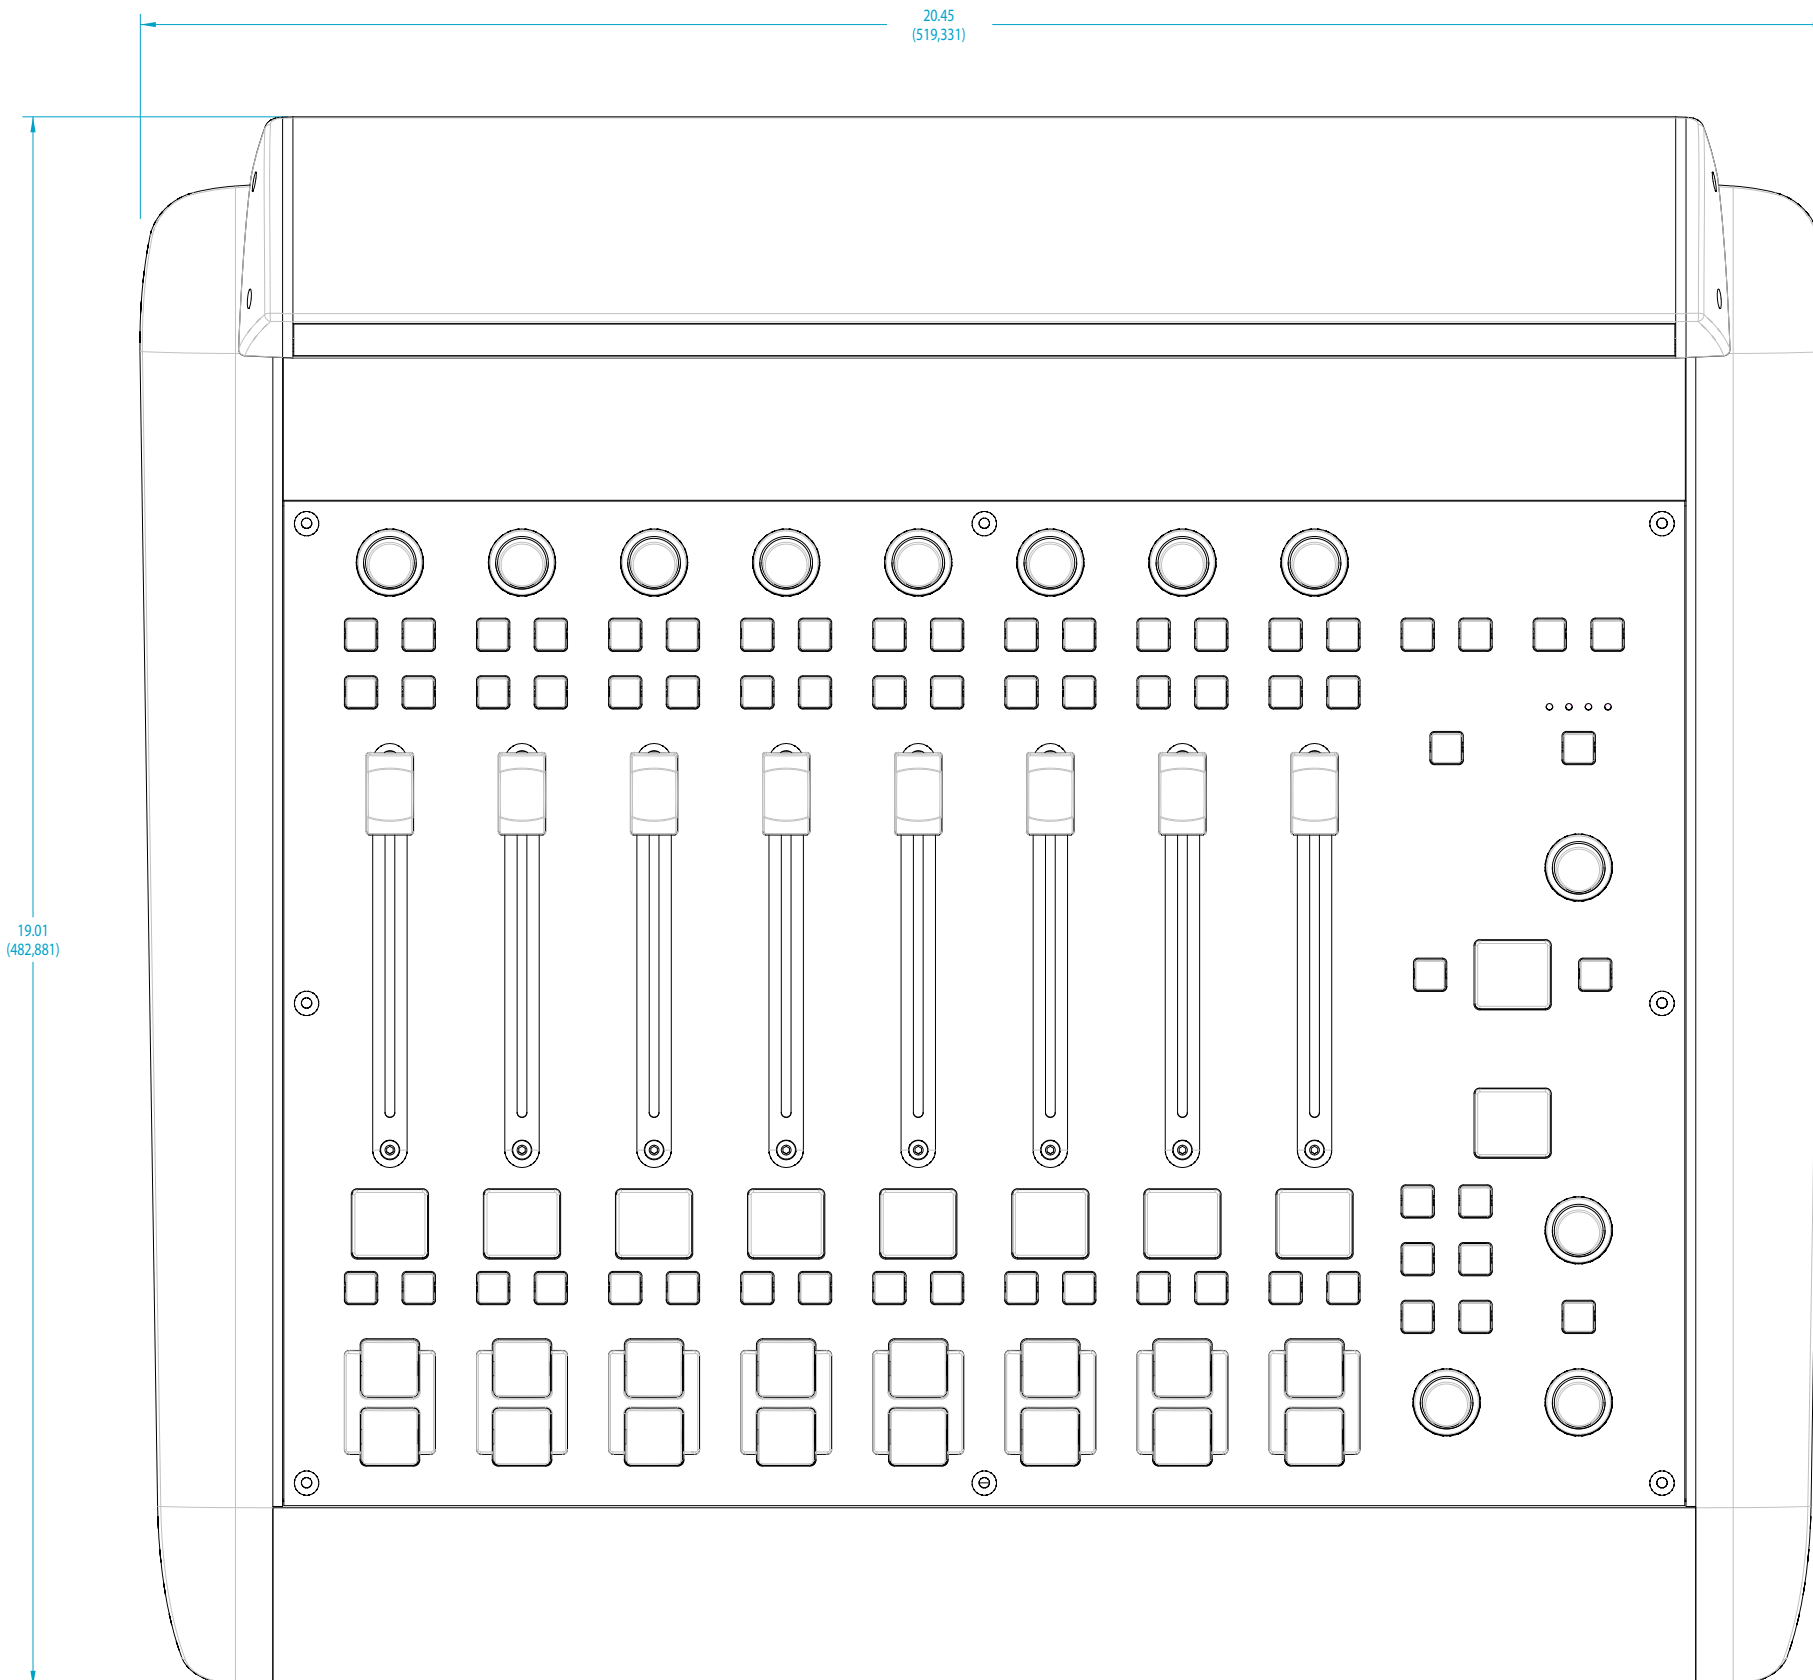

iQ Main Frame (8 faders + monitor controls)

iQ Telco expansion frame (6 faders + call controller)

iQ button expansion frame (6 faders + programmable keys)

iQ 8-Fader expansion frame