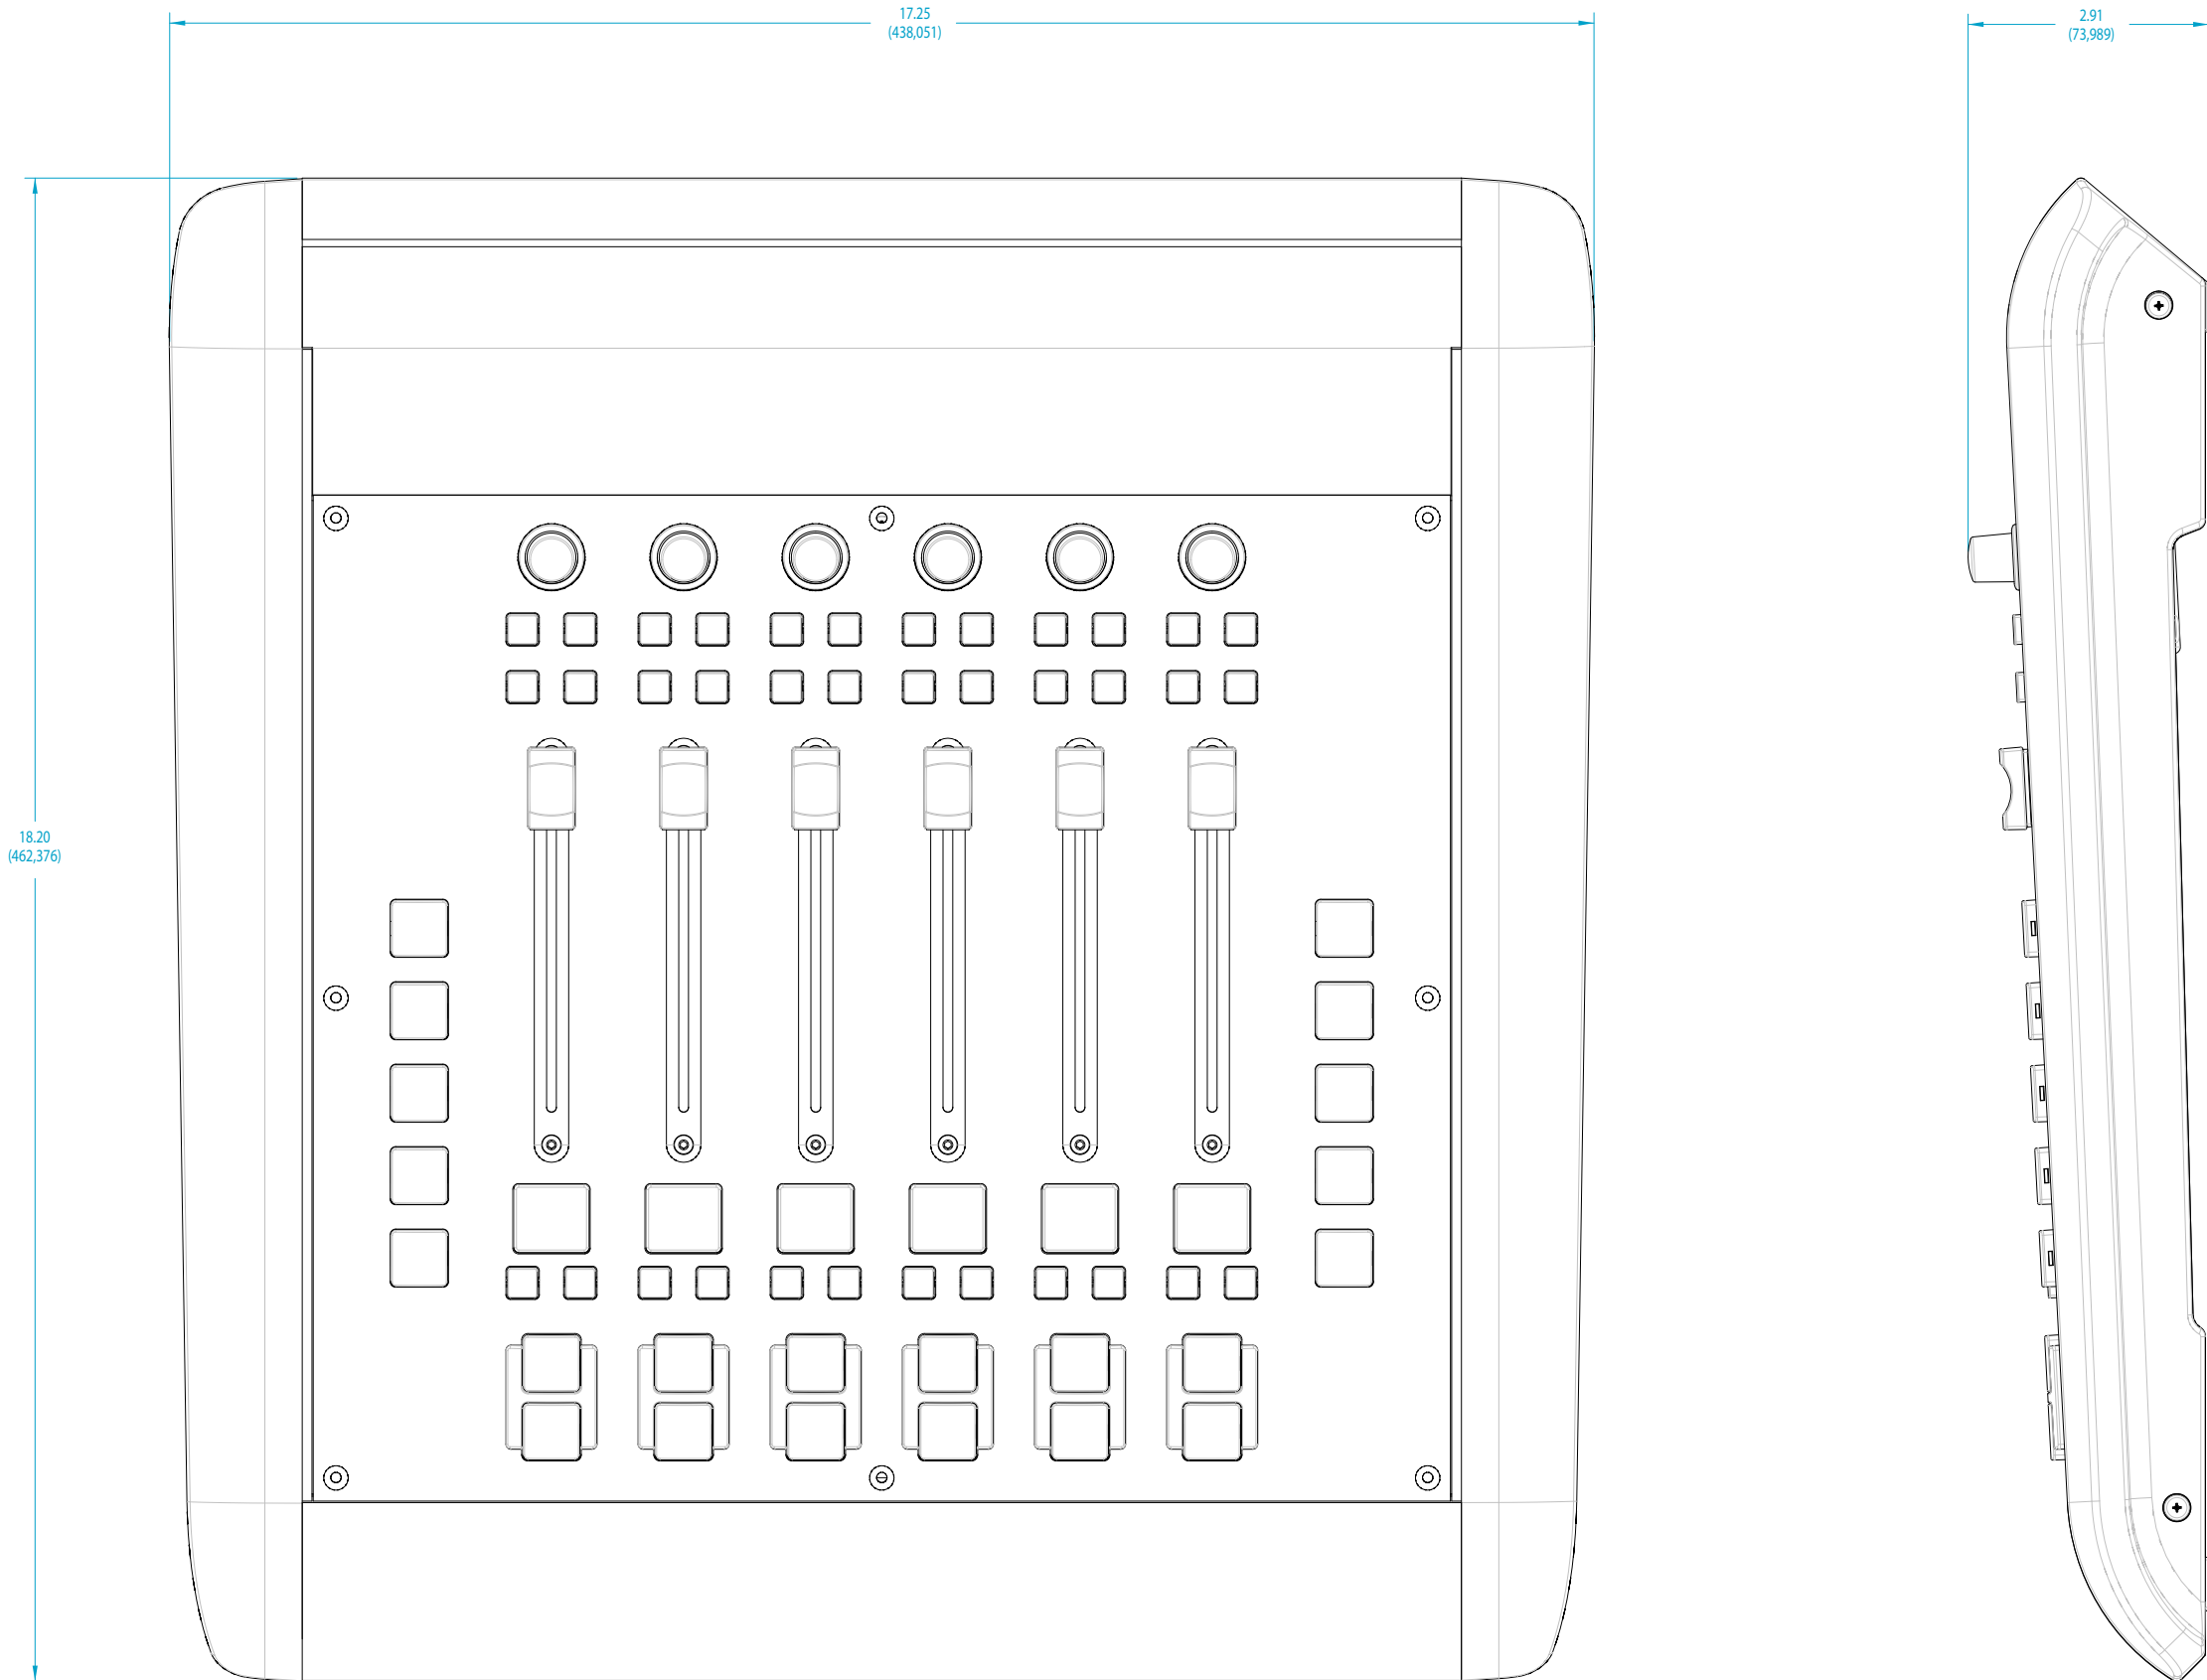

iQ Main Frame (8 faders + monitor controls)

iQ Telco expansion frame (6 faders + call controller)

iQ button expansion frame (6 faders + programmable keys)

iQ 8-Fader expansion frame